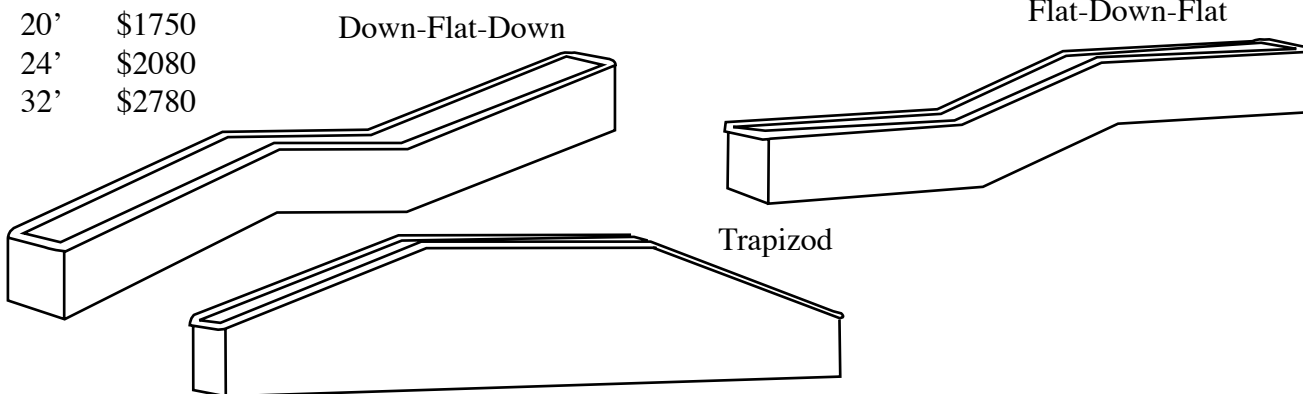

Standard size: 2" pipe or 2x4" tube
 2' skirting
 3' tall
 16', 24' & 32' long

Prices:

Straight Rail 16'		
	20'	\$1000
	24'	\$1200
	32'	\$1600
Kinked		
	24'	\$1250
	32'	\$1660
Curved		
	20'	\$1200
	24'	\$1440
	32'	\$1920
	42'	\$2500 (s-rail)

Bull Series

Straight Boxes

- 20' \$1700
- 24' \$2040
- 32' \$2720

True Boxes

The true box is the strongest structural feature design we make. For that reason we recommend it when ever handling your features exclusively with snow cats. The true box can be made any size or length you can handle. They are also ideal for use with pick points.

Standard size: 15" wide
 2' tall
 16', 24', 32' and 42' long

Kinked Boxes

- 20' \$1750
- 24' \$2080
- 32' \$2780

Curved Boxes

- 20' \$1900
- 24' \$2280
- 32' \$3040
- 42' \$3990 (s-Box)

WolfSeries

Wall ride with box
top. 8' tall.
16' \$3600
20' \$4400
24' \$5200