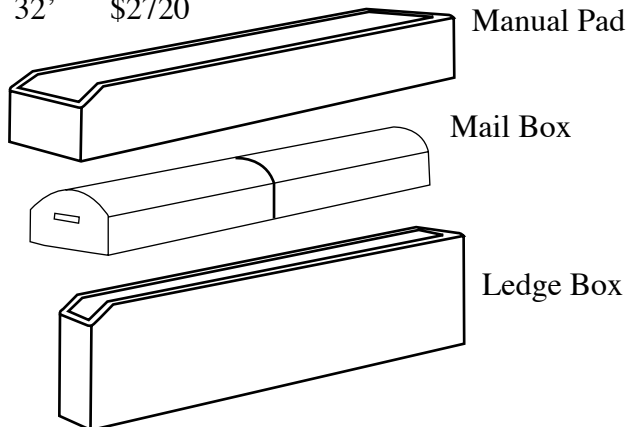

Standard size: 2" pipe or 2x4" tube
 2' skirting
 3' tall
 16', 24' & 32' long

Prices:

Straight Rail 16'		
	20'	\$1000
	24'	\$1200
	32'	\$1600
Kinked		
	24'	\$1250
	32'	\$1660
Curved		
	20'	\$1200
	24'	\$1440
	32'	\$1920
	42'	\$2500 (s-rail)

Bull Series

Straight Boxes

- 20' \$1700
- 24' \$2040
- 32' \$2720

True Boxes

The true box is the strongest structural feature design we make. For that reason we recommend it when ever handling your features exclusively with snow cats. The true box can be made any size or length you can handle. They are also ideal for use with pick points.

Standard size: 15" wide
 2' tall
 16', 24', 32' and 42' long

Kinked Boxes

- 20' \$1750
- 24' \$2080
- 32' \$2780

Curved Boxes

- 20' \$1900
- 24' \$2280
- 32' \$3040
- 42' \$3990 (s-Box)

WolfSeries

Wall ride with box
top. 8' tall.
16' \$3600
20' \$4400
24' \$5200