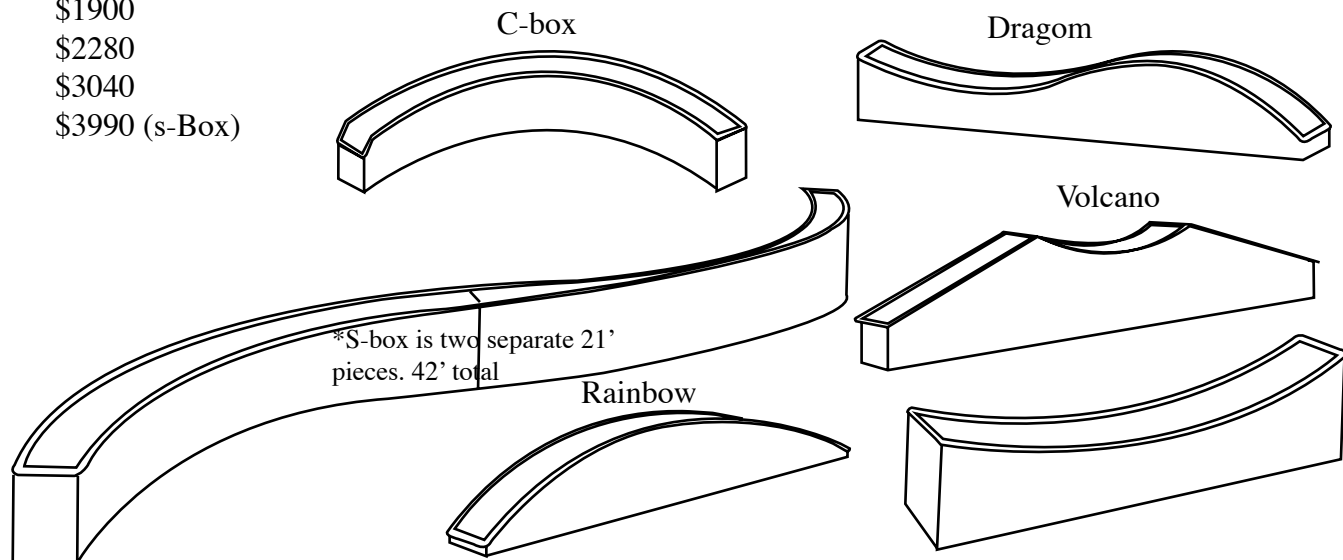

Bull Series

Straight Boxes

- 20' \$1700
- 24' \$2040
- 32' \$2720

True Boxes

The true box is the strongest structural feature design we make. For that reason we recommend it when ever handling your features exclusively with snow cats. The true box can be made any size or length you can handle. They are also ideal for use with pick points.

Standard size: 15" wide
 2' tall
 16', 24', 32' and 42' long

Kinked Boxes

- 20' \$1750
- 24' \$2080
- 32' \$2780

Curved Boxes

- 20' \$1900
- 24' \$2280
- 32' \$3040
- 42' \$3990 (s-Box)

WolfSeries

Wall ride with box
top. 8' tall.
16' \$3600
20' \$4400
24' \$5200