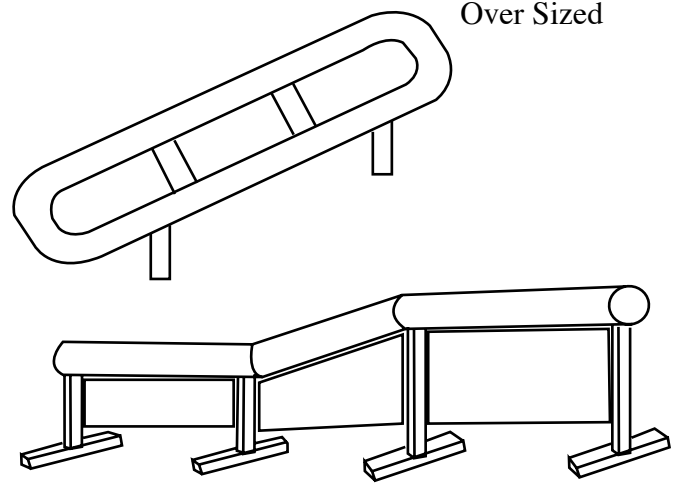

Standard size: 2' skirting
 15" wide
 3' tall
 16', 20' & 24' long

Kinked T-boxes

- 20' \$1340
- 24' \$1600

Curved T-boxes

- 20' \$1500
- 24' \$1800
- 42' \$3150 (s-Box)

Eagle Series cont...

City Style

Over Sized

Standard size: 2" pipe or 2x4" tube
 2' skirting
 3' tall
 16', 24' & 32' long

Prices:

Straight Rail 16'		
	20'	\$1000
	24'	\$1200
	32'	\$1600
Kinked		
	24'	\$1250
	32'	\$1660
Curved		
	20'	\$1200
	24'	\$1440
	32'	\$1920
	42'	\$2500 (s-rail)