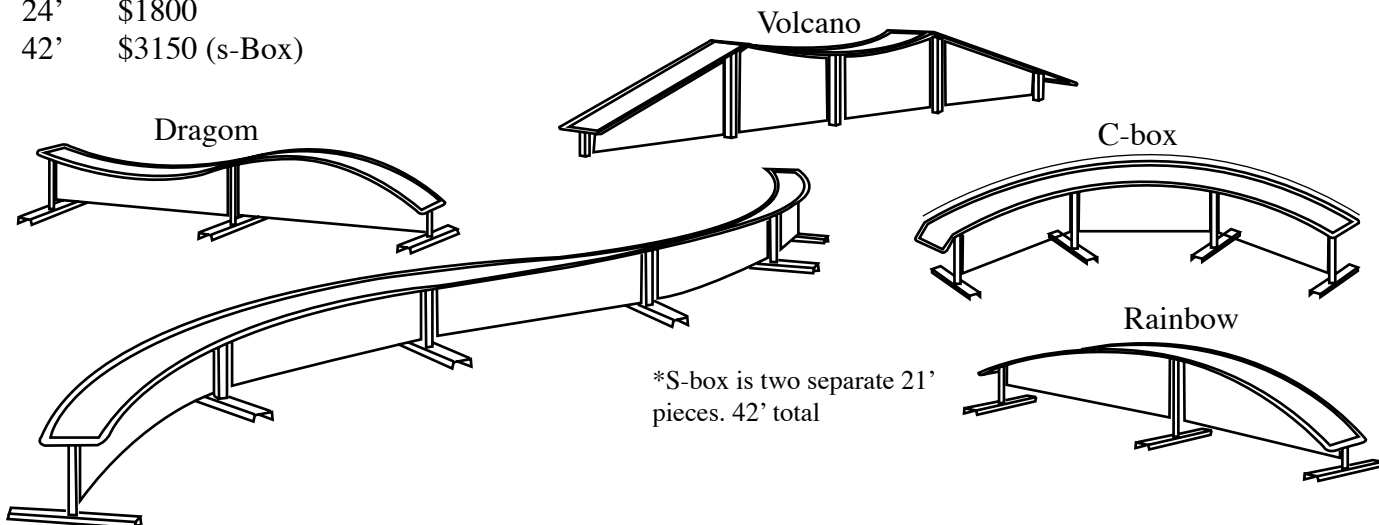

Standard size: 2' skirting
 15" wide
 3' tall
 16', 20' & 24' long

Kinked T-boxes

- 20' \$1340
- 24' \$1600

Curved T-boxes

- 20' \$1500
- 24' \$1800
- 42' \$3150 (s-Box)

Eagle Series cont...

City Style

Over Sized

Standard size: 2" pipe or 2x4" tube
 2' skirting
 3' tall
 16', 24' & 32' long

Prices:

Straight Rail 16'		
	20'	\$1000
	24'	\$1200
	32'	\$1600
Kinked		
	24'	\$1250
	32'	\$1660
Curved		
	20'	\$1200
	24'	\$1440
	32'	\$1920
	42'	\$2500 (s-rail)

Bull Series

Straight Boxes

- 20' \$1700
- 24' \$2040
- 32' \$2720

True Boxes

The true box is the strongest structural feature design we make. For that reason we recommend it when ever handling your features exclusively with snow cats. The true box can be made any size or length you can handle. They are also ideal for use with pick points.