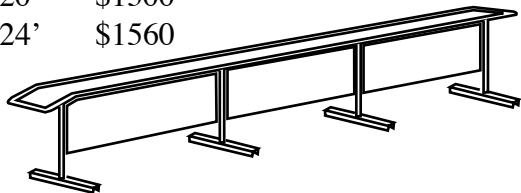

Price:

\$3500 for forks

Hitches are made to be attached to really large features that can not be picked up by a snow cats blade. The feature is fitted with skis and a remoneable hitch.

Eagle Series *T-boxes*

Straight T-Box

- 16' \$1040
- 20' \$1300
- 24' \$1560

T-Boxes

T boxes are light weight compared to true boxes. Making it easier for small digger crew can move these feature into place without the aid of a snow cat.

Standard size: 2' skirting
 15" wide
 3' tall
 16', 20' & 24' long

Kinked T-boxes

- 20' \$1340
- 24' \$1600

Curved T-boxes

- 20' \$1500
- 24' \$1800
- 42' \$3150 (s-Box)

Eagle Series cont...

City Style

Over Sized