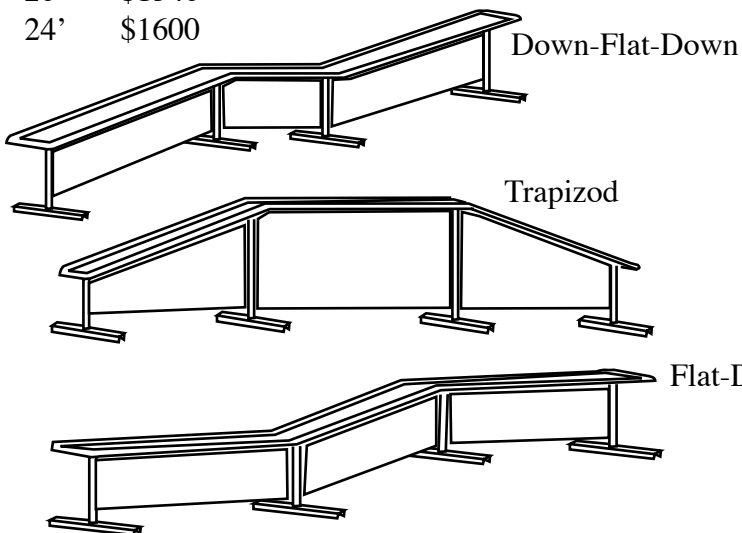

Price:

\$3500 for forks

Hitches are made to be attached to really large features that can not be picked up by a snow cats blade. The feature is fitted with skis and a remoneable hitch.

Eagle Series *T-boxes*

Straight T-Box

- 16' \$1040
- 20' \$1300
- 24' \$1560

T-Boxes

T boxes are light weight compared to true boxes. Making it easier for small digger crew can move these feature into place without the aid of a snow cat.

Standard size: 2' skirting
 15" wide
 3' tall
 16', 20' & 24' long

Kinked T-boxes

- 20' \$1340
- 24' \$1600

Curved T-boxes

- 20' \$1500
- 24' \$1800
- 42' \$3150 (s-Box)

Eagle Series cont...

City Style

Over Sized