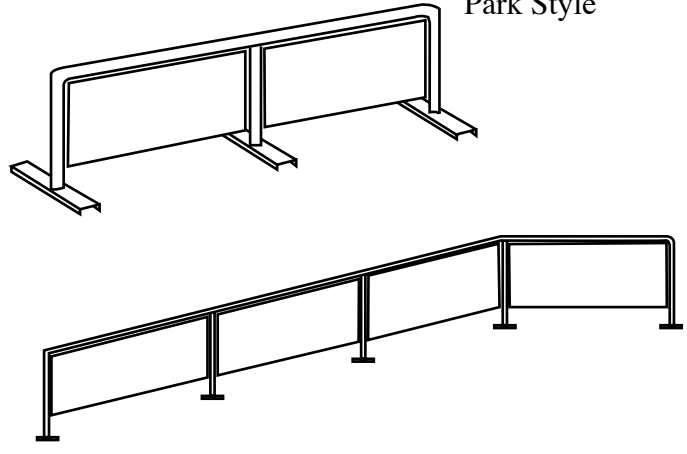

Park Style

Rails

Rail styles differ from city or park. They can come in all kinds of shapes. Along with the different styles and shapes our rails can be made with any type of steel; material from 2" to 24" pipe single or double barrel, rectangular tube, square tube.

Standard size: 2" pipe or 2x4" tube
2' skirting
3' tall
16', 24' & 32' long

Prices:

Straight Rail 16'		
	20'	$1000
	24'	$1200
	32'	$1600
Kinked		
	24'	$1250
	32'	$1660
Curved		
	20'	$1200
	24'	$1440
	32'	$1920
	42'	$2500 (s-rail)